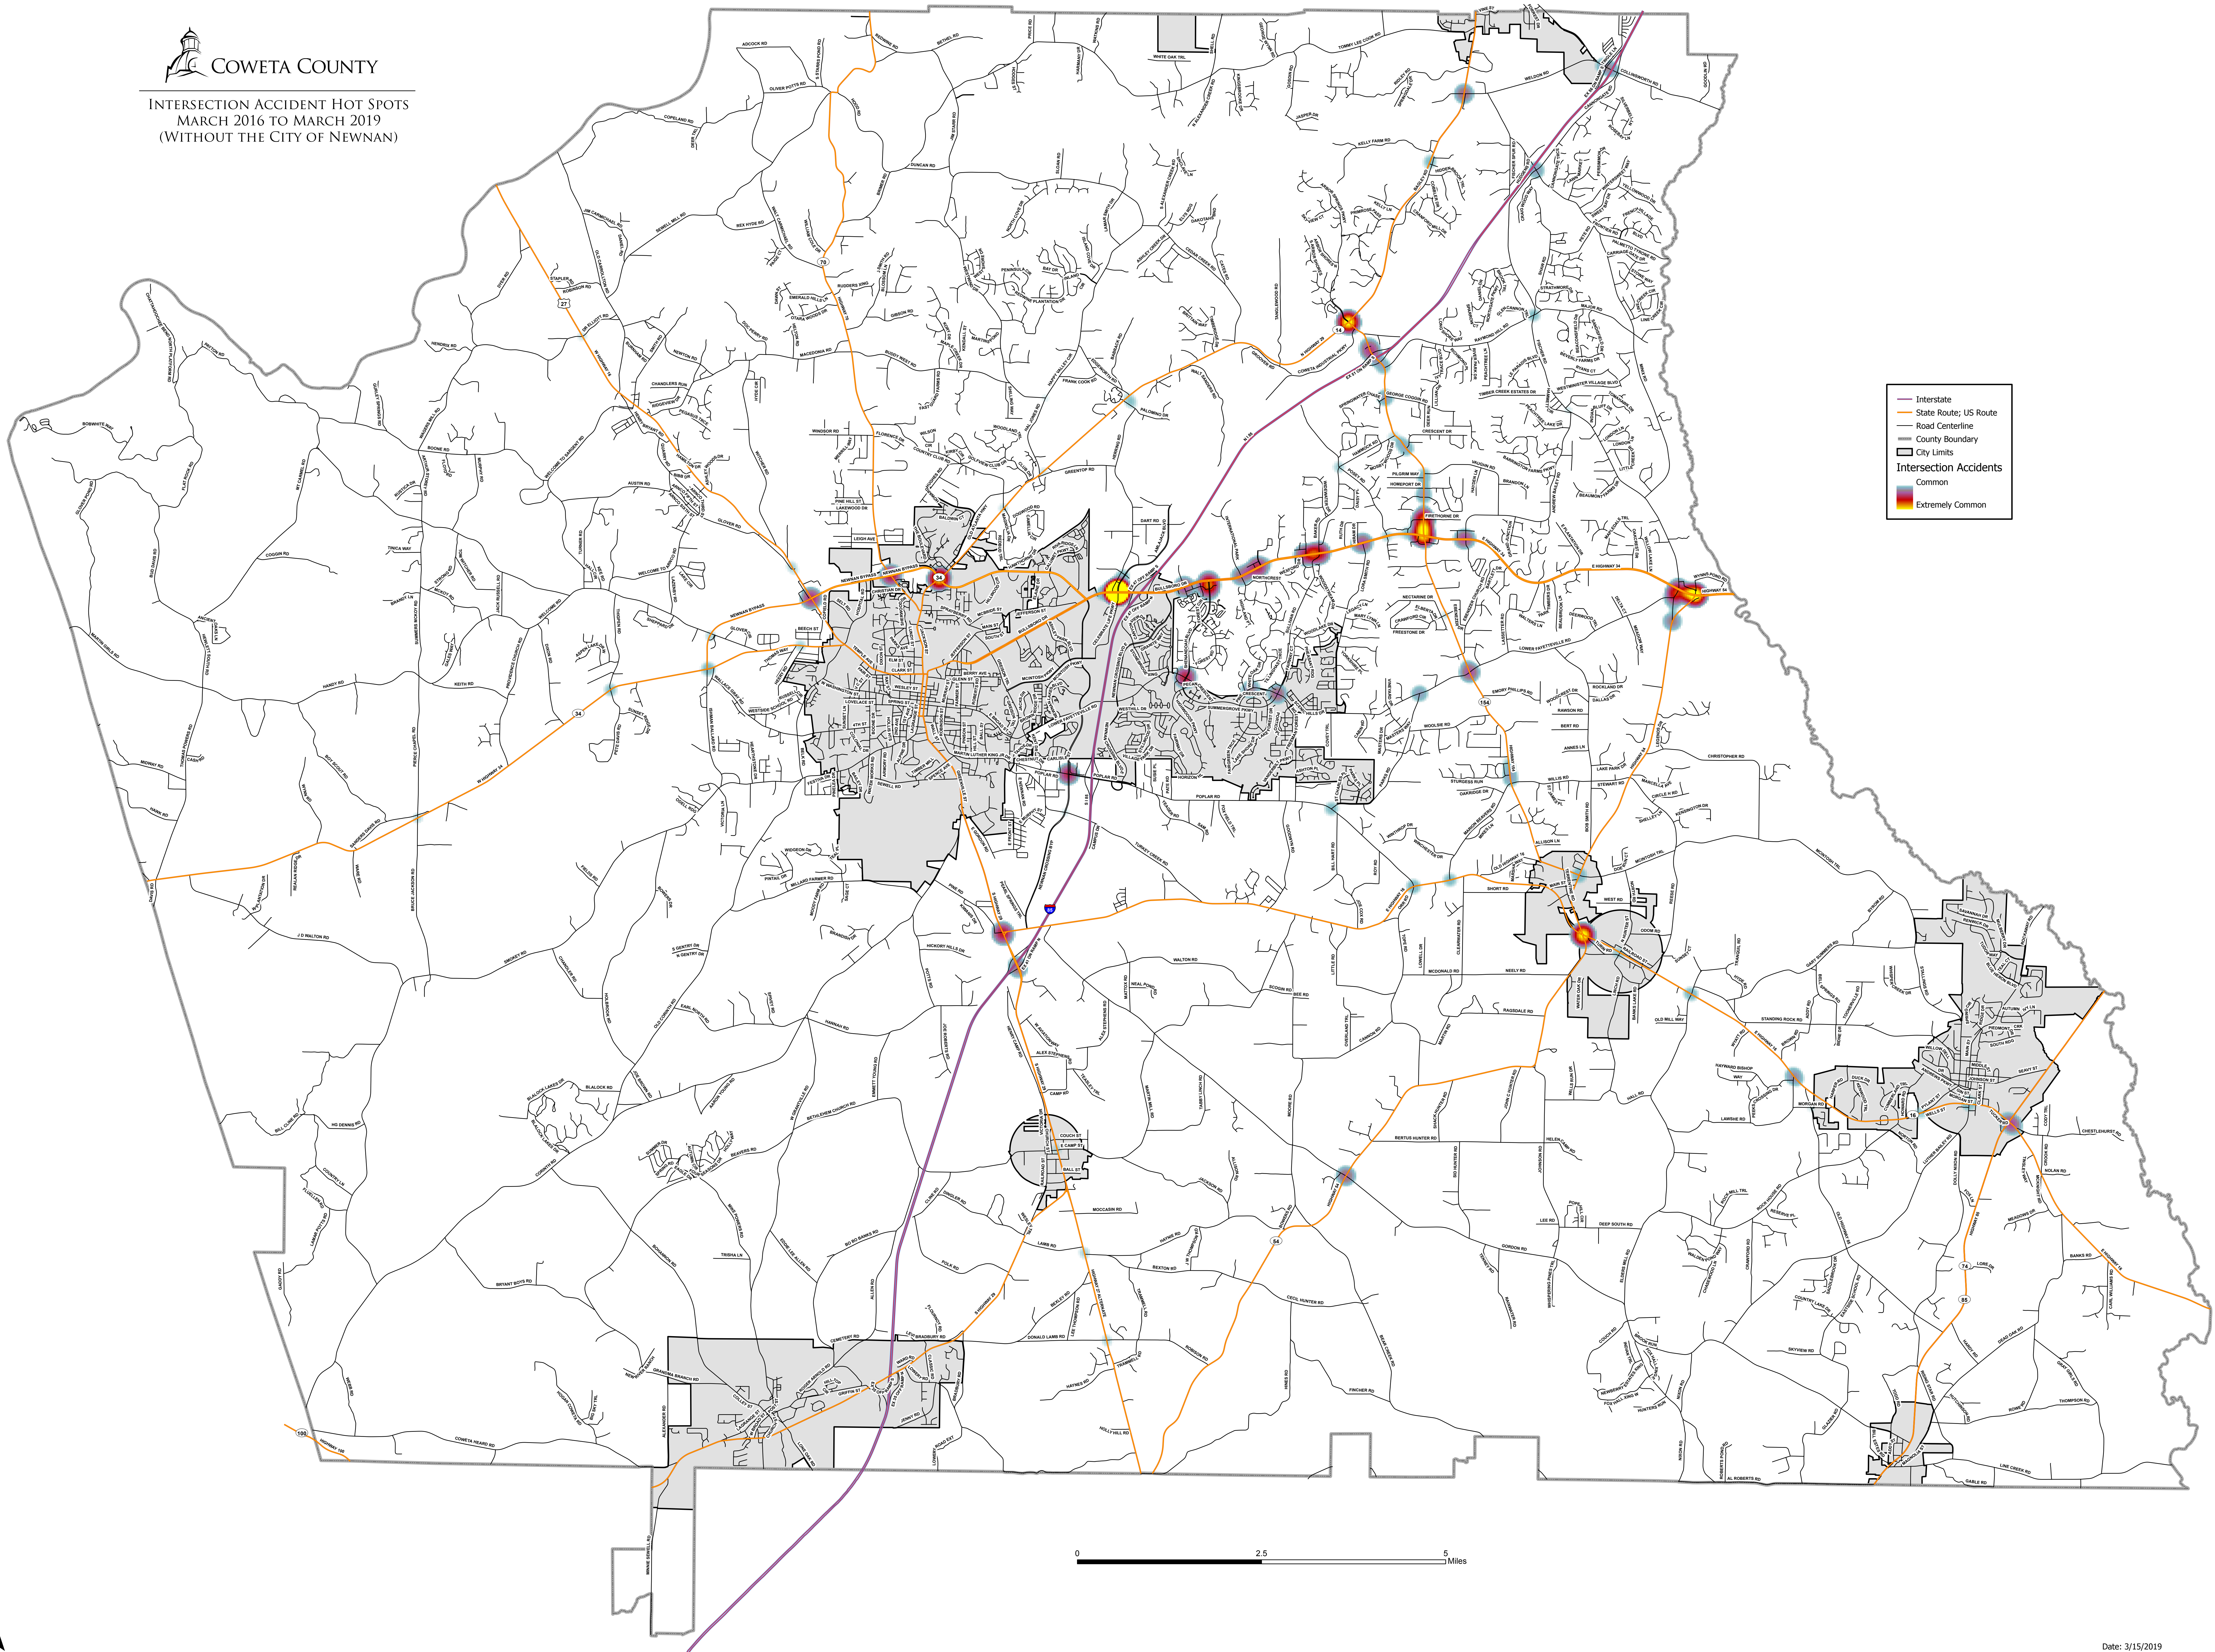

# COWETA COUNTY

INTERSECTION ACCIDENT HOT SPOTS  
MARCH 2016 TO MARCH 2019  
(WITHOUT THE CITY OF NEWNAN)

— Interstate  
 — State Route; US Route  
 — Road Centerline  
 — County Boundary  
 — City Limits  
 Intersection Accidents  
 Common  
 Extremely Common